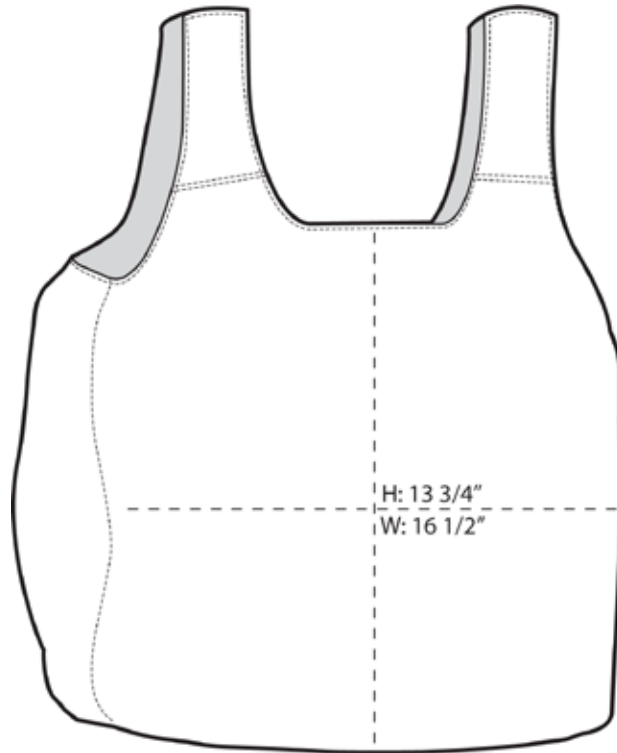

- 100% 70 denier polyester
- Pocket with drawcord and carabiner
- Dimensions: 21”h x 16.75”w x 2”d, Approx. 704 cubic inches

Note: Bags not intended for use by children 12 and under. Includes a California Prop 65 and social responsibility [hangtag](#).

Red
PMS 194 C

Royal
PMS 7687 C

Tangerine
PMS 7577 C

Tropical Pink
PMS 7432 C

Front View

Back View

Note: Best graphic placement should be per the embellisher/screen printer recommendations.