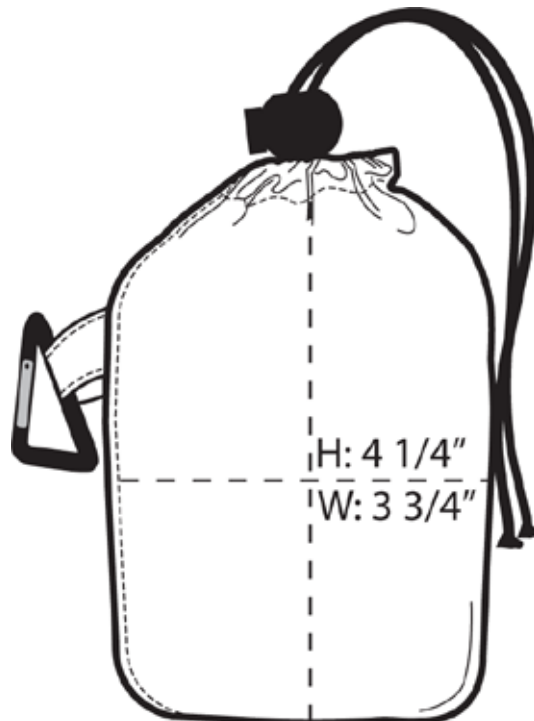

- 100% 70 denier polyester
- Pocket with drawcord and carabiner
- Dimensions: 21”h x 16.75”w x 2”d, Approx. 704 cubic inches

Note: Bags not intended for use by children 12 and under. Includes a California Prop 65 and social responsibility [hangtag](#).

Red
PMS 194 C

Royal
PMS 7687 C

Tangerine
PMS 7577 C

Tropical Pink
PMS 7432 C

Front View

Back View

Note: Best graphic placement should be per the embellisher/screen printer recommendations.