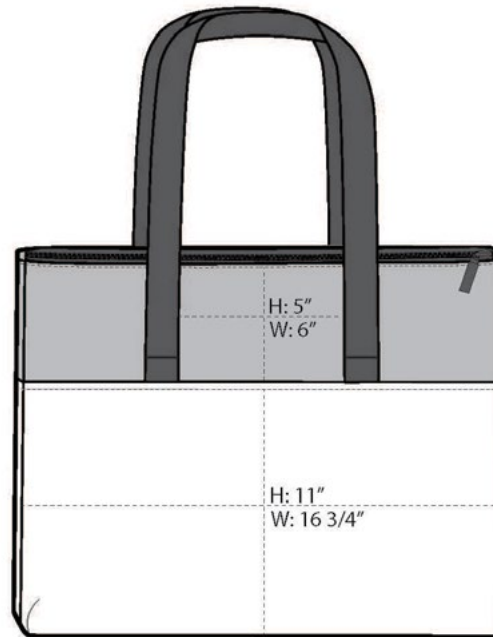

FRONT VIEW

BACK VIEW